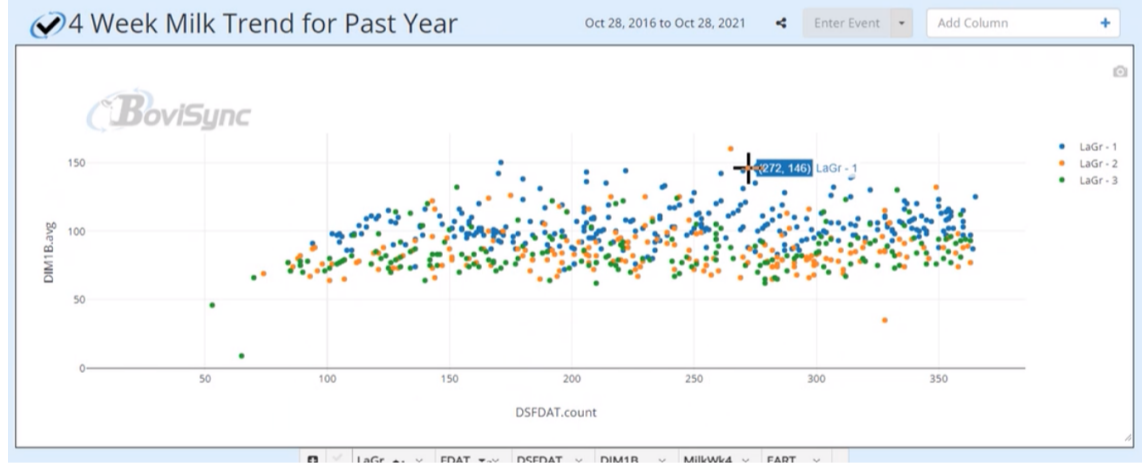

Matings are recorded as events in Bovisync. They can be manually entered, imported, or changed by protocol. An advantage of recording them as an event, it is easy to confirm compliance and validate the setup of the breeding plan. Sire matings are a great tool to use for implementing the breeding plan.

Want to simplify how your dairy implements your breeding plan? Make an appointment with support: bovisync.com/pipmeeting

Say Hello this March!

Kerry Nobis, Account Manager, will be attending the [Central Plains Dairy Expo](#), March 29-31st in Sioux Falls, SD. See how Bovisync boosts advisors by simplifying data input to streamline analysis and solutions. To make an appointment with Kerry: [calendar](#)

We continue to make improvements and changes for more powerful insights. Here are some recent updates you may have noticed:

- Faster report loading in report search
- Chart loads from saved report
- Chart responds to table format changes in real-time