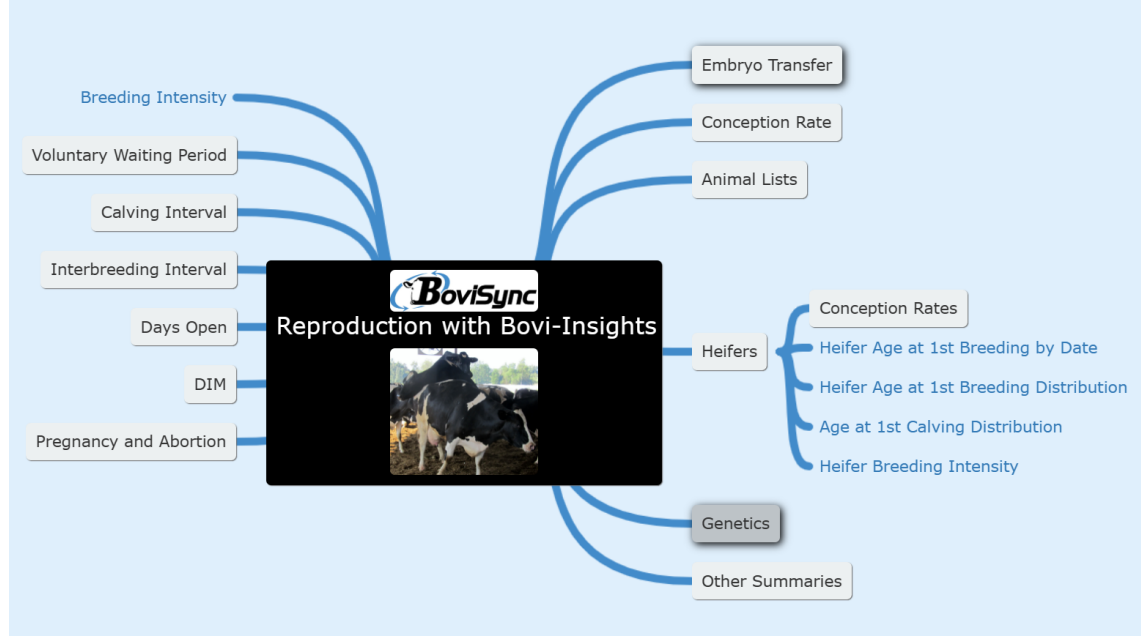

New Year's Resolution: Save Time with BoviSync

Bovi-Insights provides the most advanced analytics available for dairies to manage cows. Producers are saving time with reports that deliver the information they need. Any report can be reloaded from a menu or a url. Features such as quick filters, grouping, and the ability to enter events from selected cows reduce time in the office and improve decision making.

Recently a customer asked for help creating a report for multiple parlors. By updating the pen tables, the "Barn" item allows this report to be helpful for farms that want to do comparisons by location: [Herd Demographics Summary Report- BoviSync](#)

Herd Demographics Summary												
Owner	Barn	Pen	EART	DIM	LACT	DOPN	DCC	TBRD	1st Lactation	Preg	LMILK	inHosp
Public Demo (6...)			649	363	2	215	317	1	38.4%	46.8%	95.81	0.9%
	(1)		1	482	5	482		4	0%	0%	110	0%
	0 (523)		523	355	2	212	318	1	25%	45.1%	100.2	1.1%
	3003 (65)		65	355	1	193	301	1	95.4%	53.8%	79.3	0%
		2 (65)	65	355	1	193	301	1	95.4%	53.8%	79.3	0%
	3004 (35)		35	502	1	311	334	1	94.3%	57.1%	73.9	0%
	3005 (25)		25	346	1	174	331	1	92%	52%	77.65	0%

In order to update the pens, visit the Farm Setup menu. For more information on how pens work: [Pen, Barns and Locations User Interface (bovisync.com)](#)

We continue to add Bovi-Insight Reports to the [Report Map](#). Use this to find new insights in different categories.

Dairies should reach out to support for questions on reports.

BoviSync in the News

Read how Fir Ridge Holstein manages two sites: [Manage Cows on Multiple Locations (bovisync.com)](#). "We can access the data from either dairy from anywhere; and the program allows us to view data from either dairy individually or both dairies combined, which is extremely helpful," Scott Ruby.

Office / Support Hours

BoviSync wishes everyone a joyful Holiday. Our office will be closed on December 24th to observe the Christmas holiday and on December 31st. We will not be answering phone calls. Any voicemails or messages will be reviewed as soon as possible.

Merry Christmas - Happy Holidays from BoviSync

We are grateful for the opportunity to serve dairies all over the world with work and data management. Most importantly we are blessed to work with you. The impact that we have together helps feed the world.